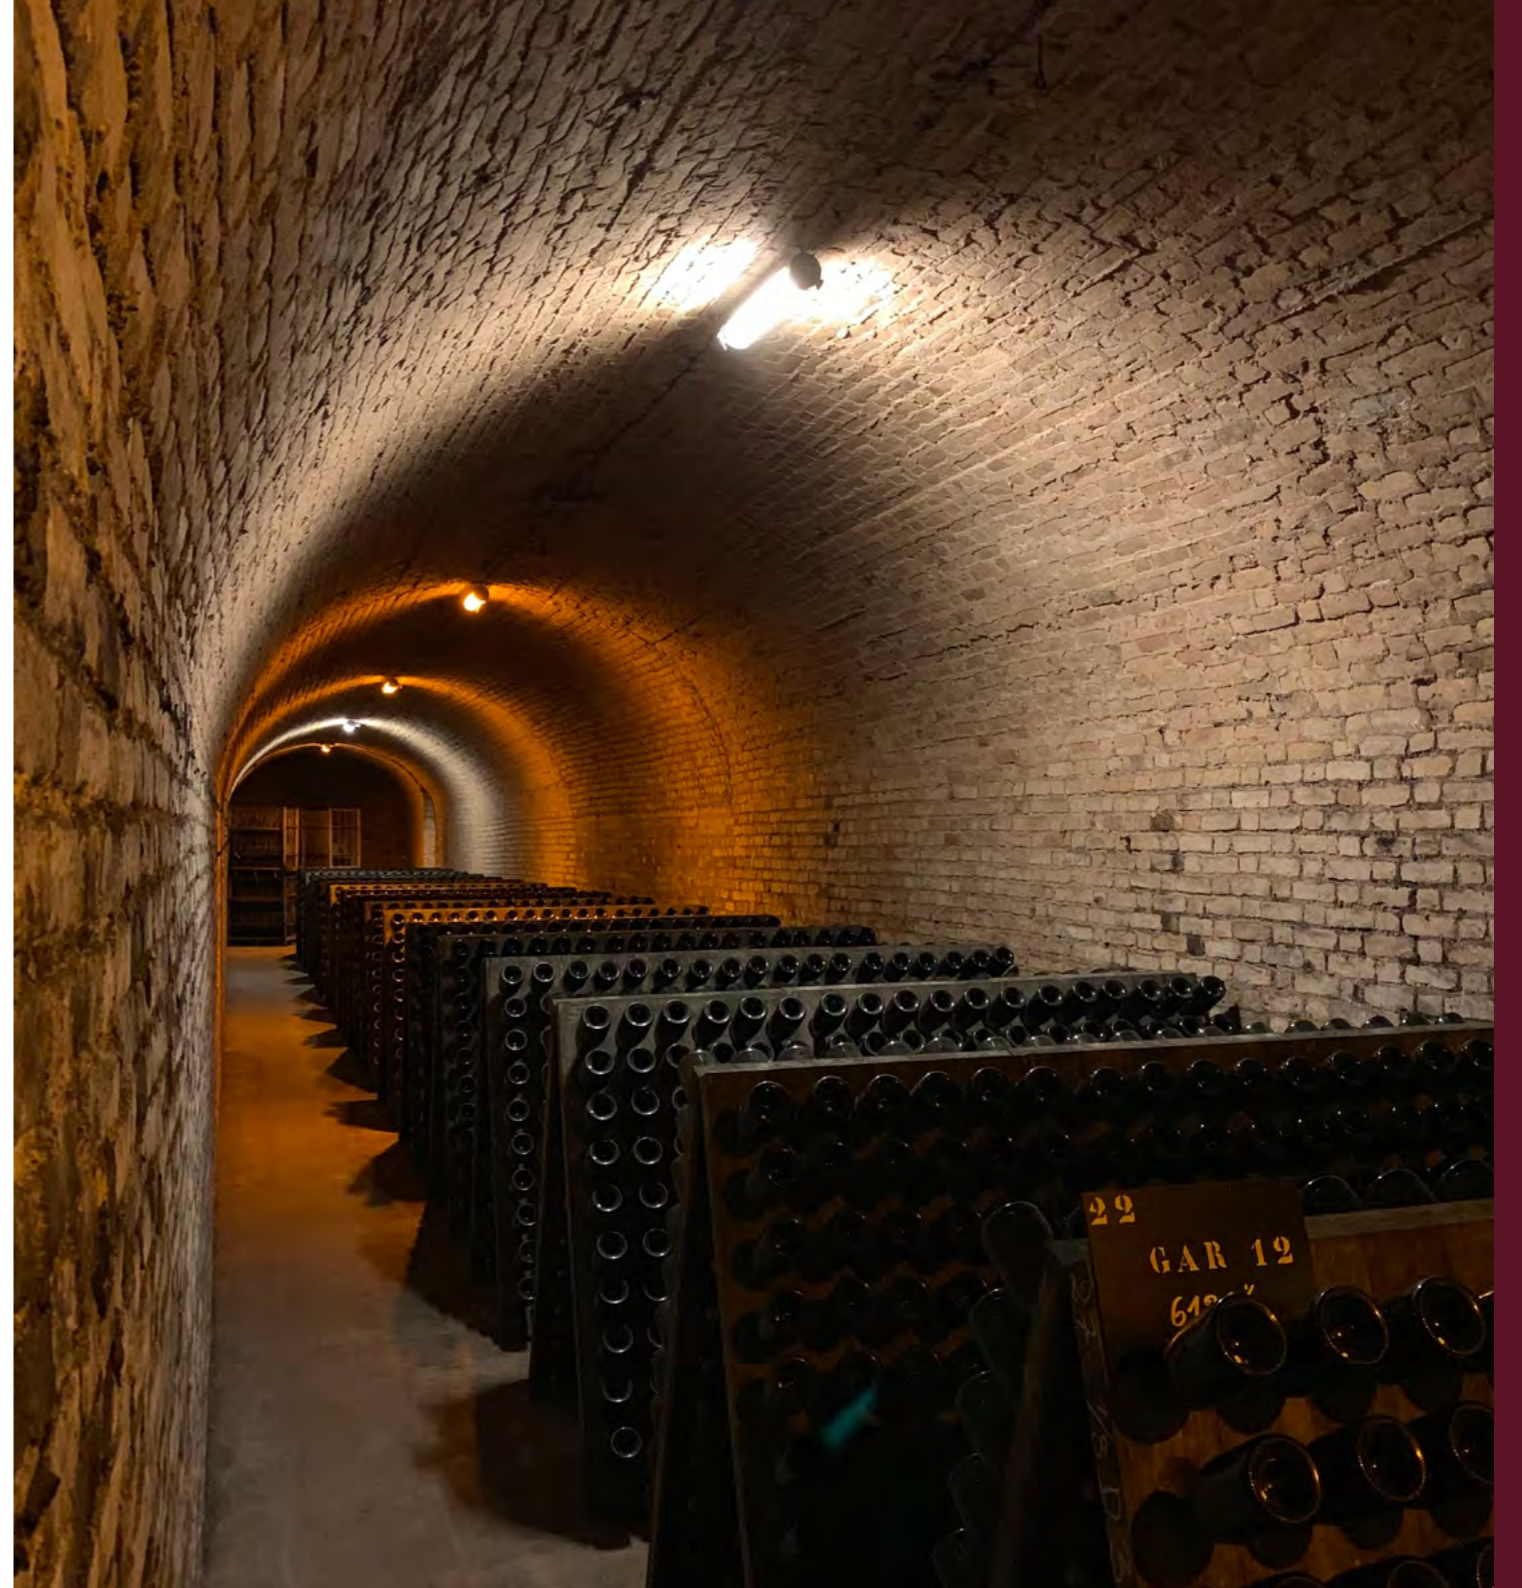

Packaging

ybrandd

Add your design